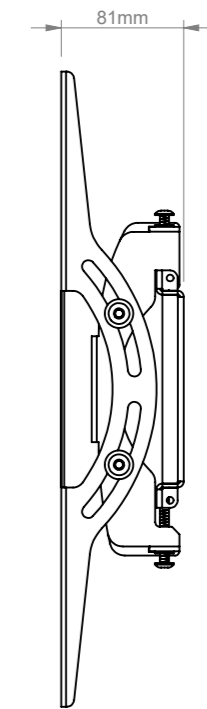

THE INFORMATION CONTAINED IN THIS DRAWING IS THE SOLE PROPERTY OF B-TECH INTERNATIONAL DESIGN AND MANUFACTURING LIMITED, ANY REPRODUCTION IN PART OR WHOLE WITHOUT THE WRITTEN PERMISSION OF B-TECH INTERNATIONAL DESIGN AND MANUFACTURING LIMITED IS PROHIBITED.

+15° tilt

-15° tilt

B-Tech International Design and Manufacturing Limited		B-Tech No: BT8431
Part of the B-Tech International Group of Companies		Version: 3.1
 UNLESS OTHERWISE SPECIFIED DIMENSIONS ARE IN MILLIMETERS	Size: A3	Title: Universal Flat Screen Wall Mount with Tilt (Medium)
	Scale: 1:5	Revision: 0.3
Sheet: 1 of 1	Date: 17/02/17	File Name: BTD-BT8431-R0.3